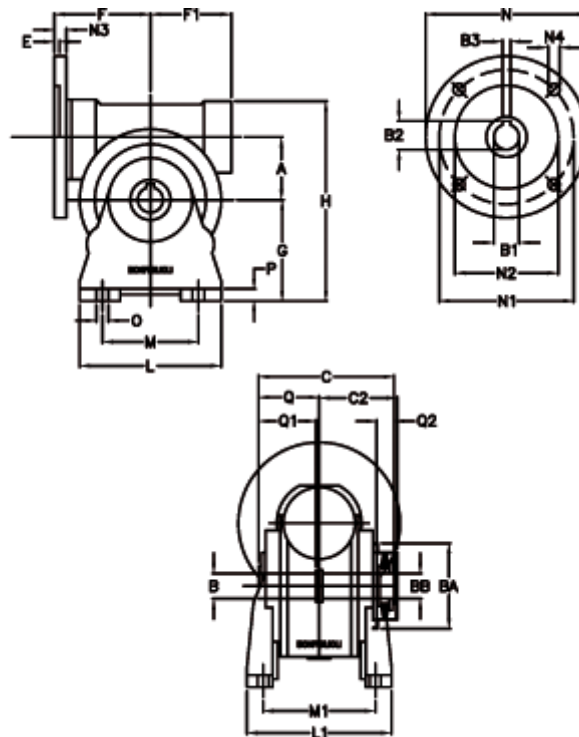

Article number: 390204900722316

Description: Worm Gear with Torque Limiter
VF 49-L1-A-7 P63B14

Measures

a = 49.50	C2 = 63,5	L1 = 124.0	O = 8.5
B = 25	Description = VF 49A-xx-63B14	m = 63	P = 12
B1 E7 = 11	E = 3.0	M1 = 98.5	Q = 51.0
B2 = 12.8	F = 70	N = 90	Q1 = 41
B3 H9 = 4	F1 = 63	N1 = 75	Q2 = 15
BA = 63	g = 82	N2 = 60	
BB H7 = 14	H = 162	N3 = 7.0	
C = 105	L = 110	N4 = 6	